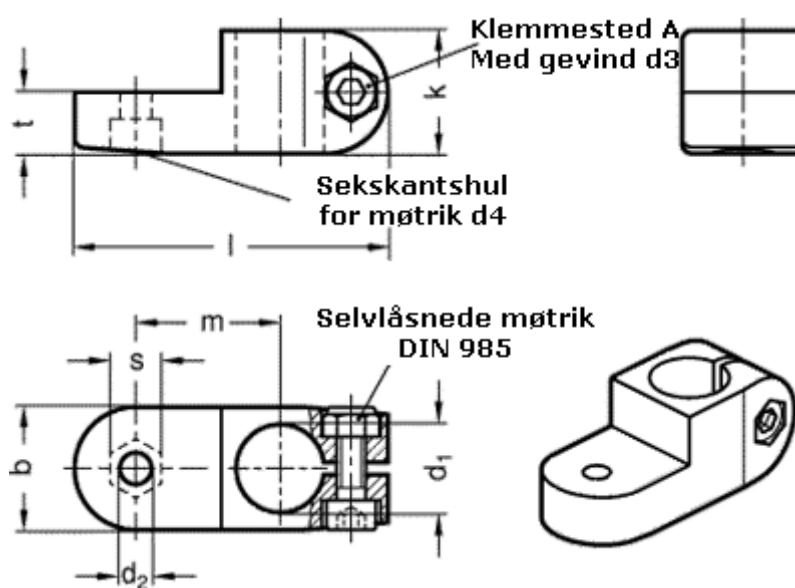

Article number: 20273B162SW

Description: E+G Swivel clamp connector
GN273-B16-2-SW

Measures

$b = 25$

$s = 10$

$d_1 = B16$

$t = 12.5$

$d_2 = 6.5$

$d_3 = M 6$

$d_4 = M 6$

$k = 25$

$l = 64$

$m = 29.5$